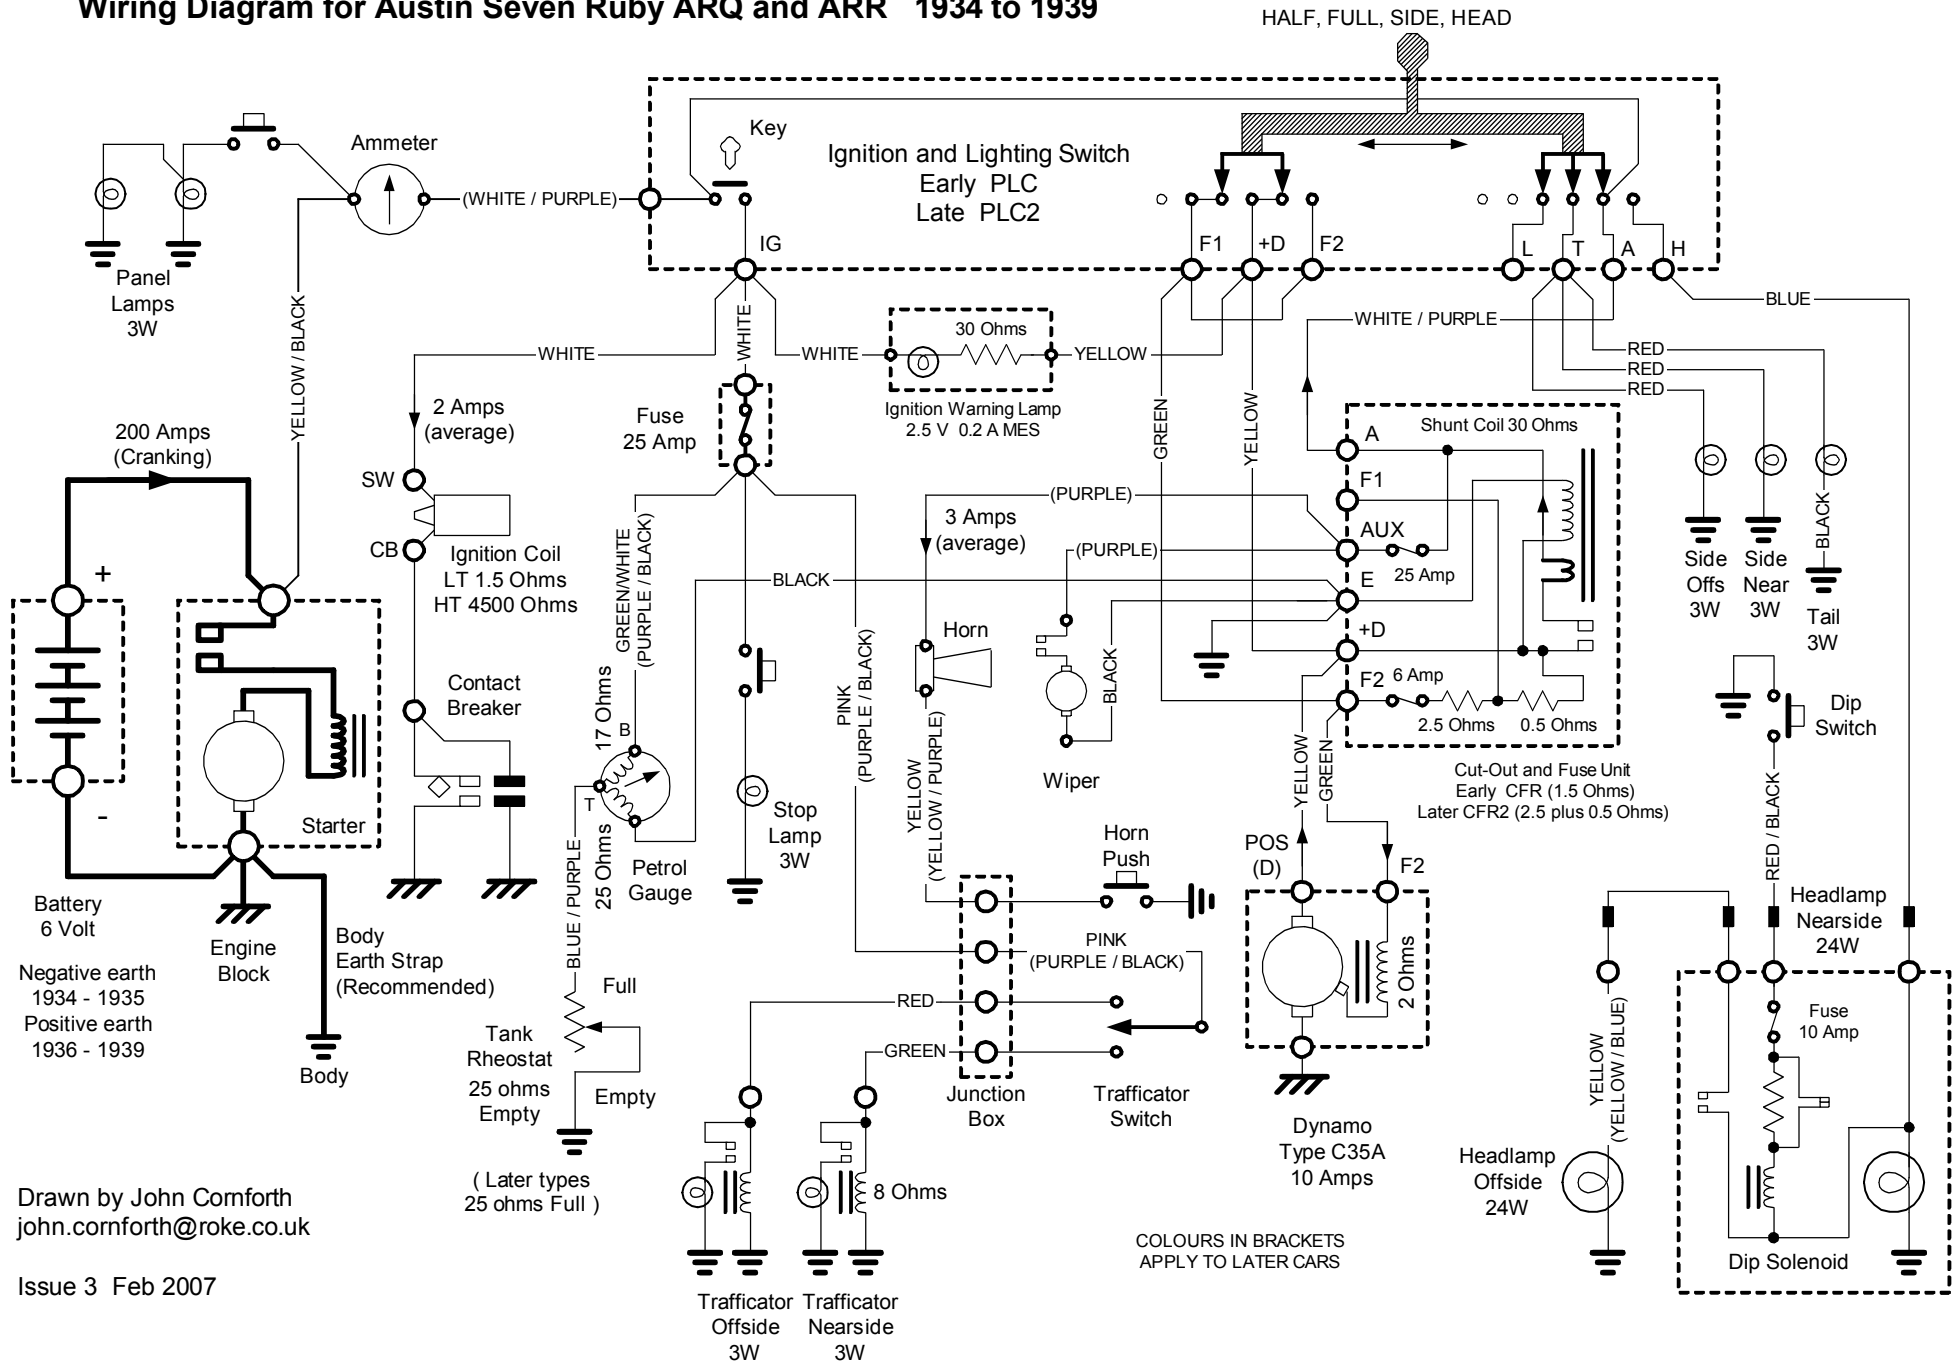

Wiring Diagram for Austin Seven Ruby ARQ and ARR 1934 to 1939

Drawn by John Cornforth
john.cornforth@roke.co.uk